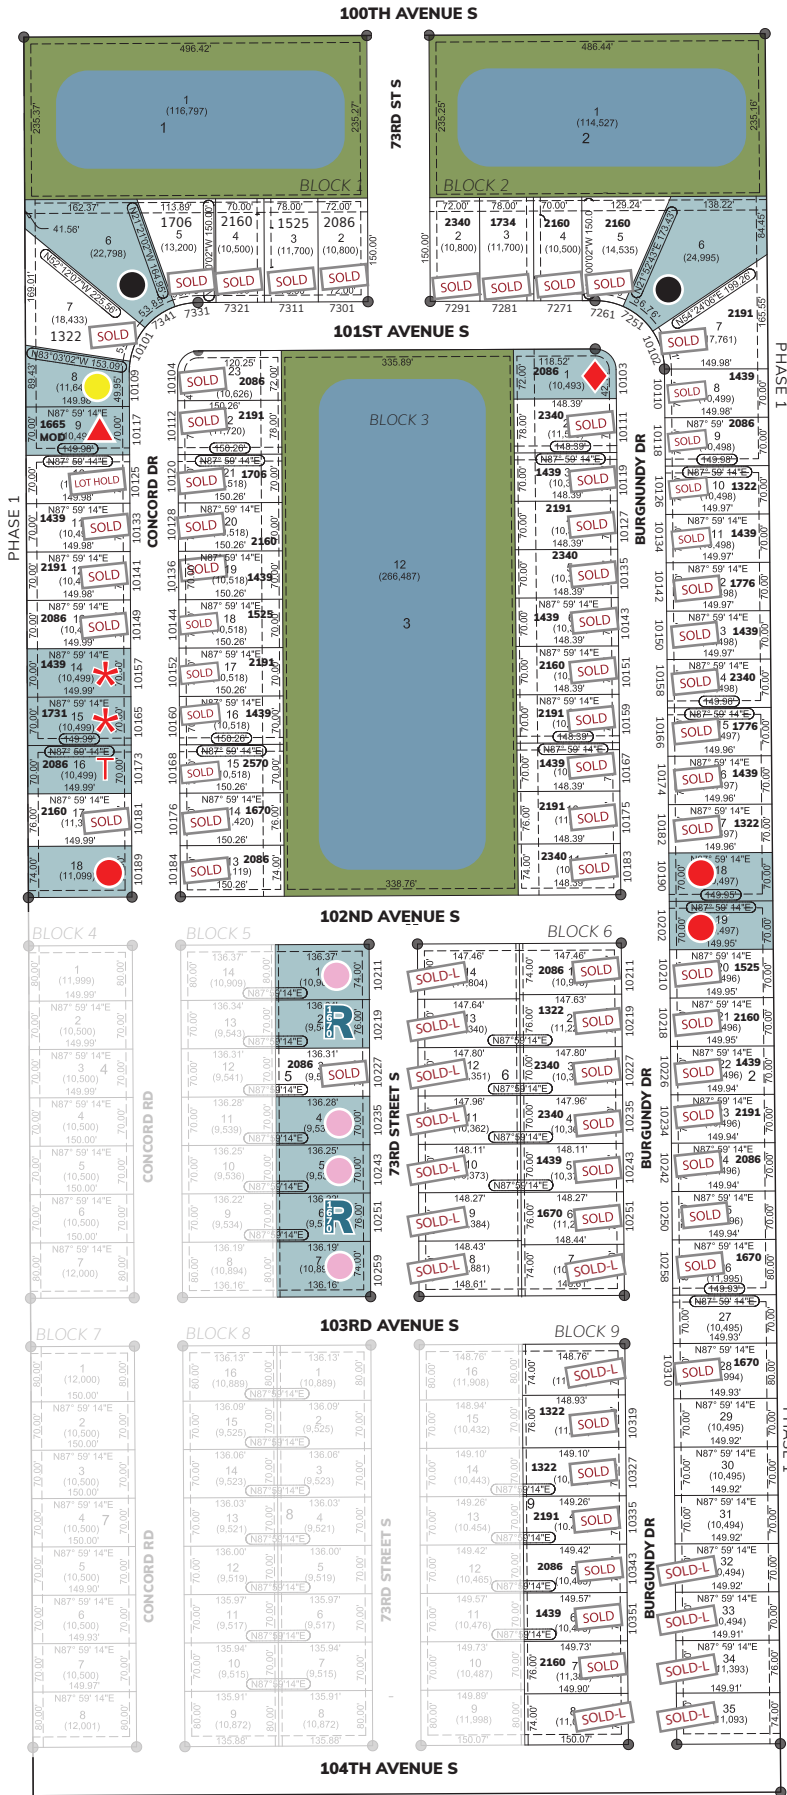

THOMSEN HOMES

Maple Lake Estates

*Engineered foundation required

- Available Lot
- △ Coming Soon
- Home for Sale
- ★ Model Home
- ▨ Not For Thomsen Sale