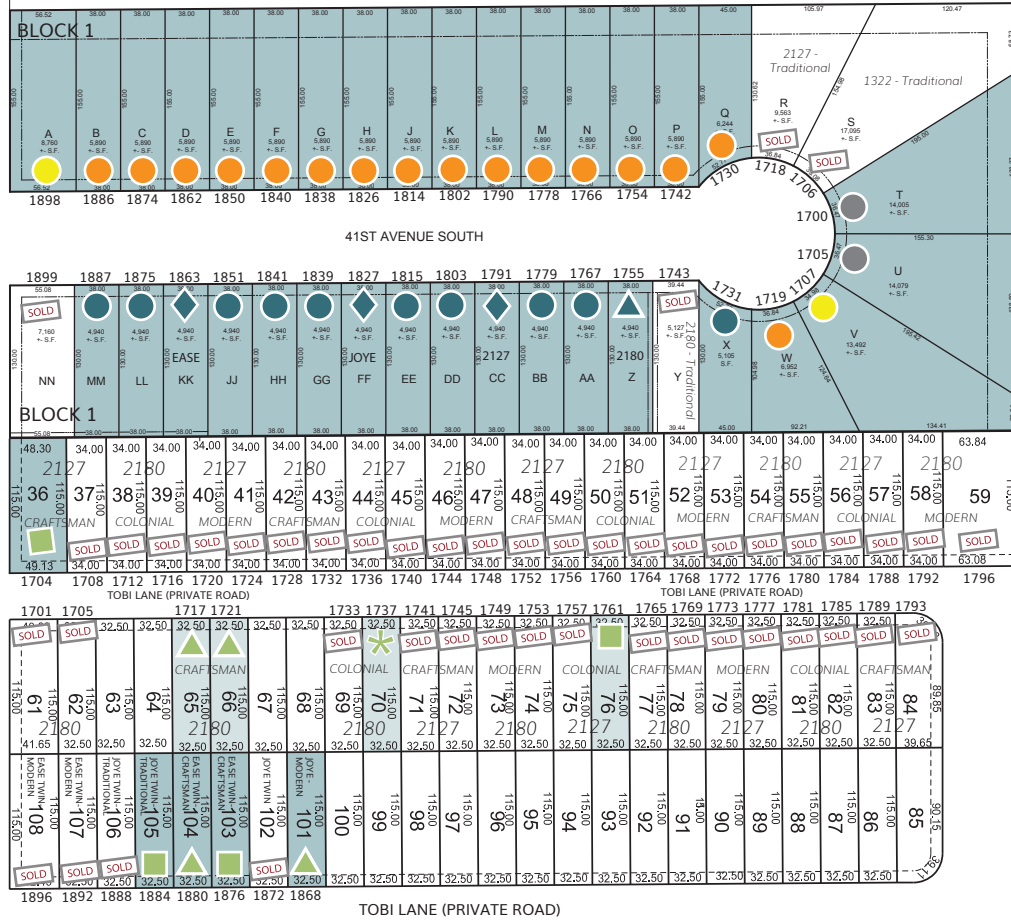

# Southfield Place

19TH STREET SOUTH

18TH STREET SOUTH

17TH STREET SOUTH

40TH AVENUE SOUTH

19TH STREET SOUTH

BLOCK 1

19TH STREET SOUTH

TOBI LANE (PRIVATE ROAD)

- Available Lot
- △ Coming Soon
- Home for Sale
- \* Model Home