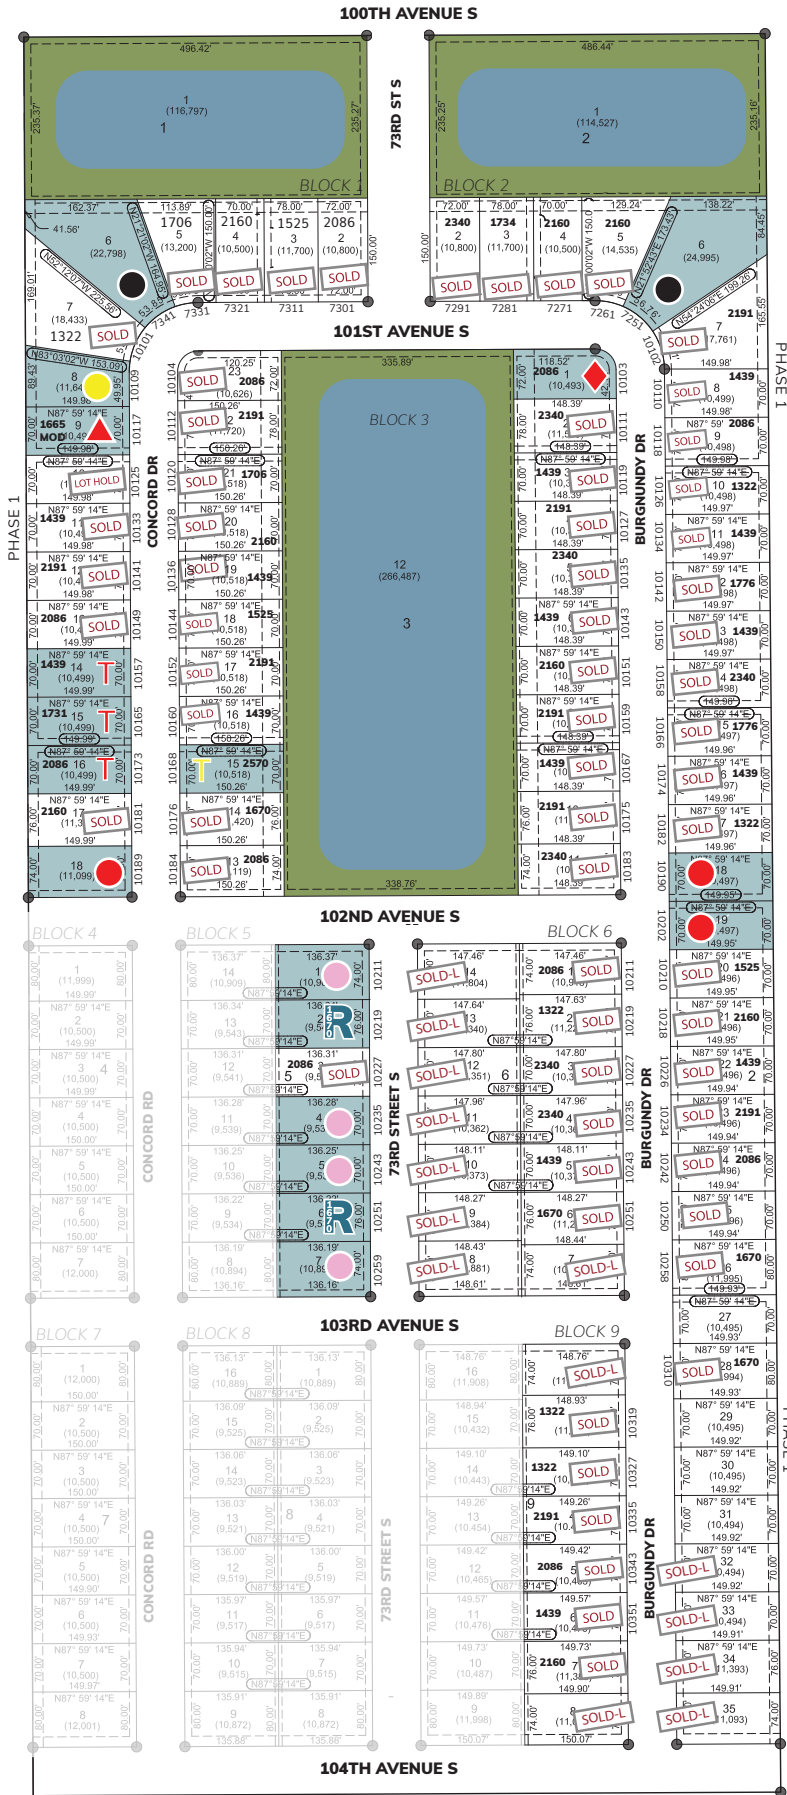

THOMSEN HOMES

# Maple Lake Estates

\*Engineered foundation required

- Available Lot
- Coming Soon
- Home for Sale
- Model Home
- Not For Thomsen Sale