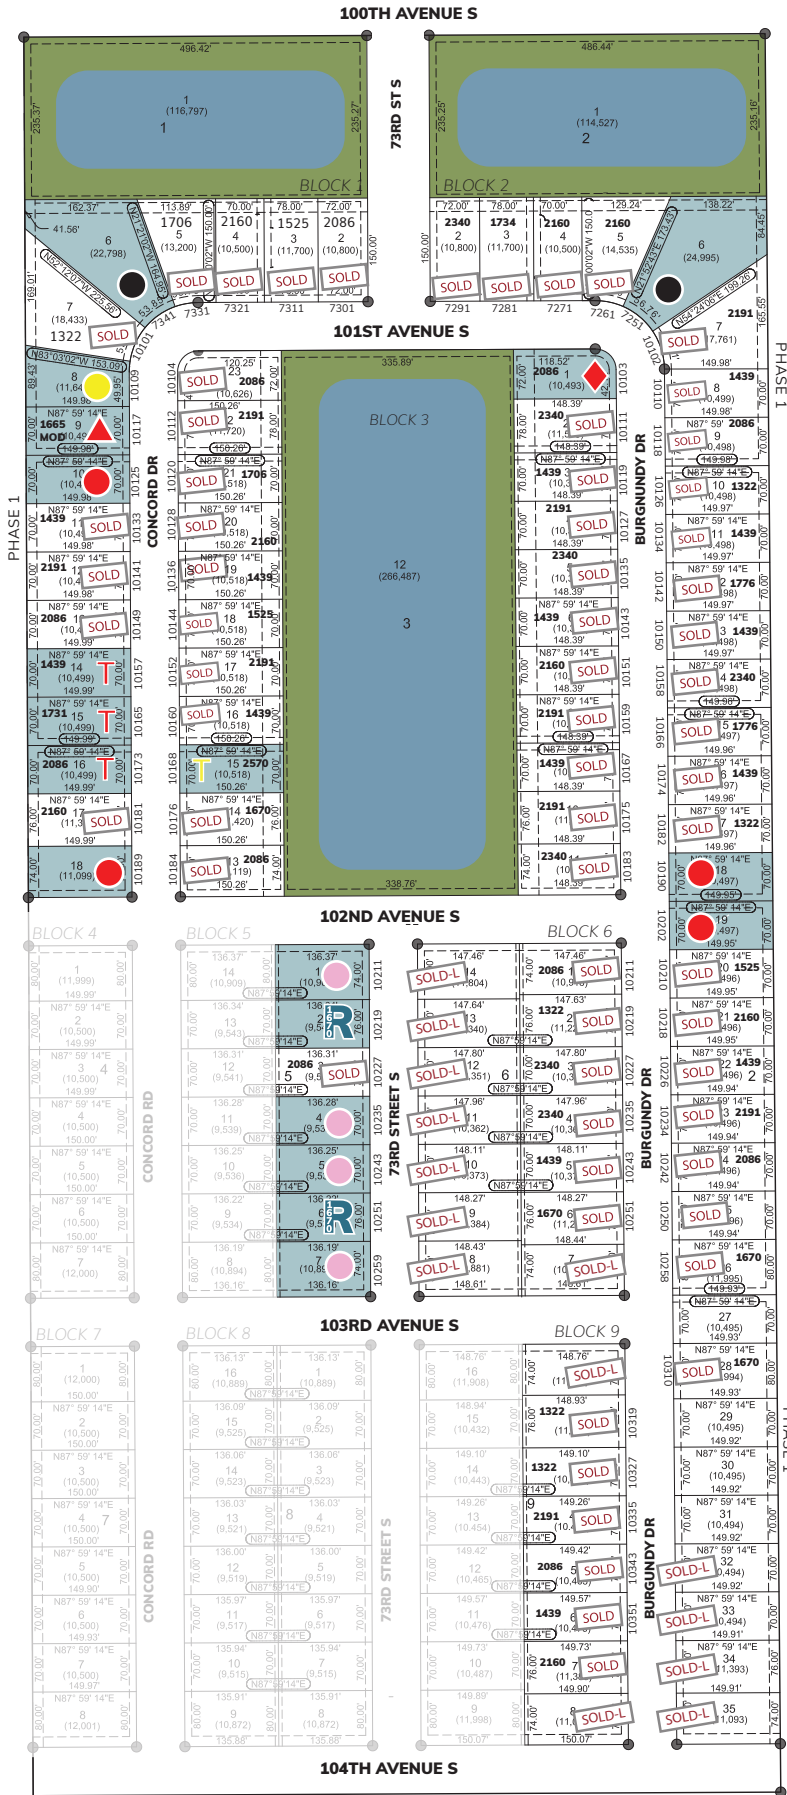

THOMSEN HOMES

Maple Lake Estates

*Engineered foundation required

- Available Lot
- △ Coming Soon
- Home for Sale
- ★ Model Home
- ▨ Not For Thomsen Sale