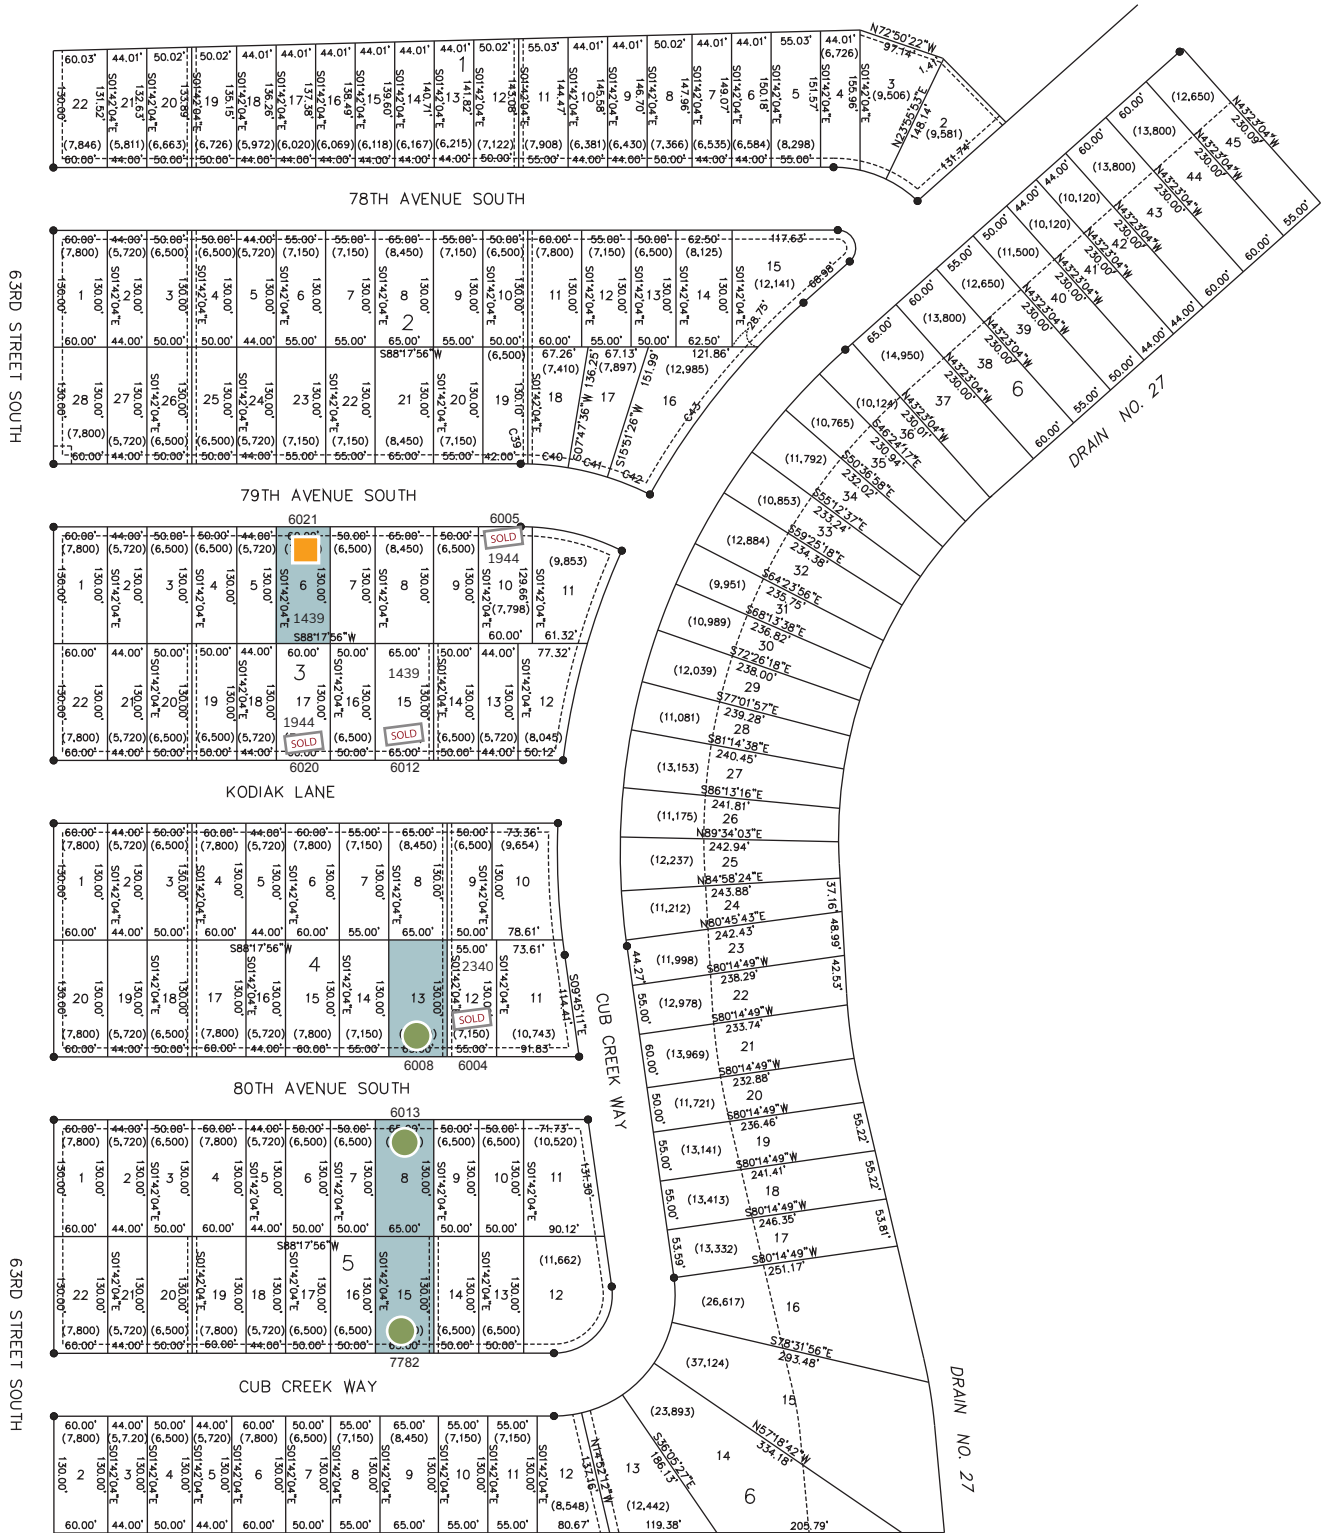

THOMSEN HOMES

Cub Creek

Revised: 3/13/24

*Pricing subject to change

www.ThomsenHomesLLC.com 701.478.3000