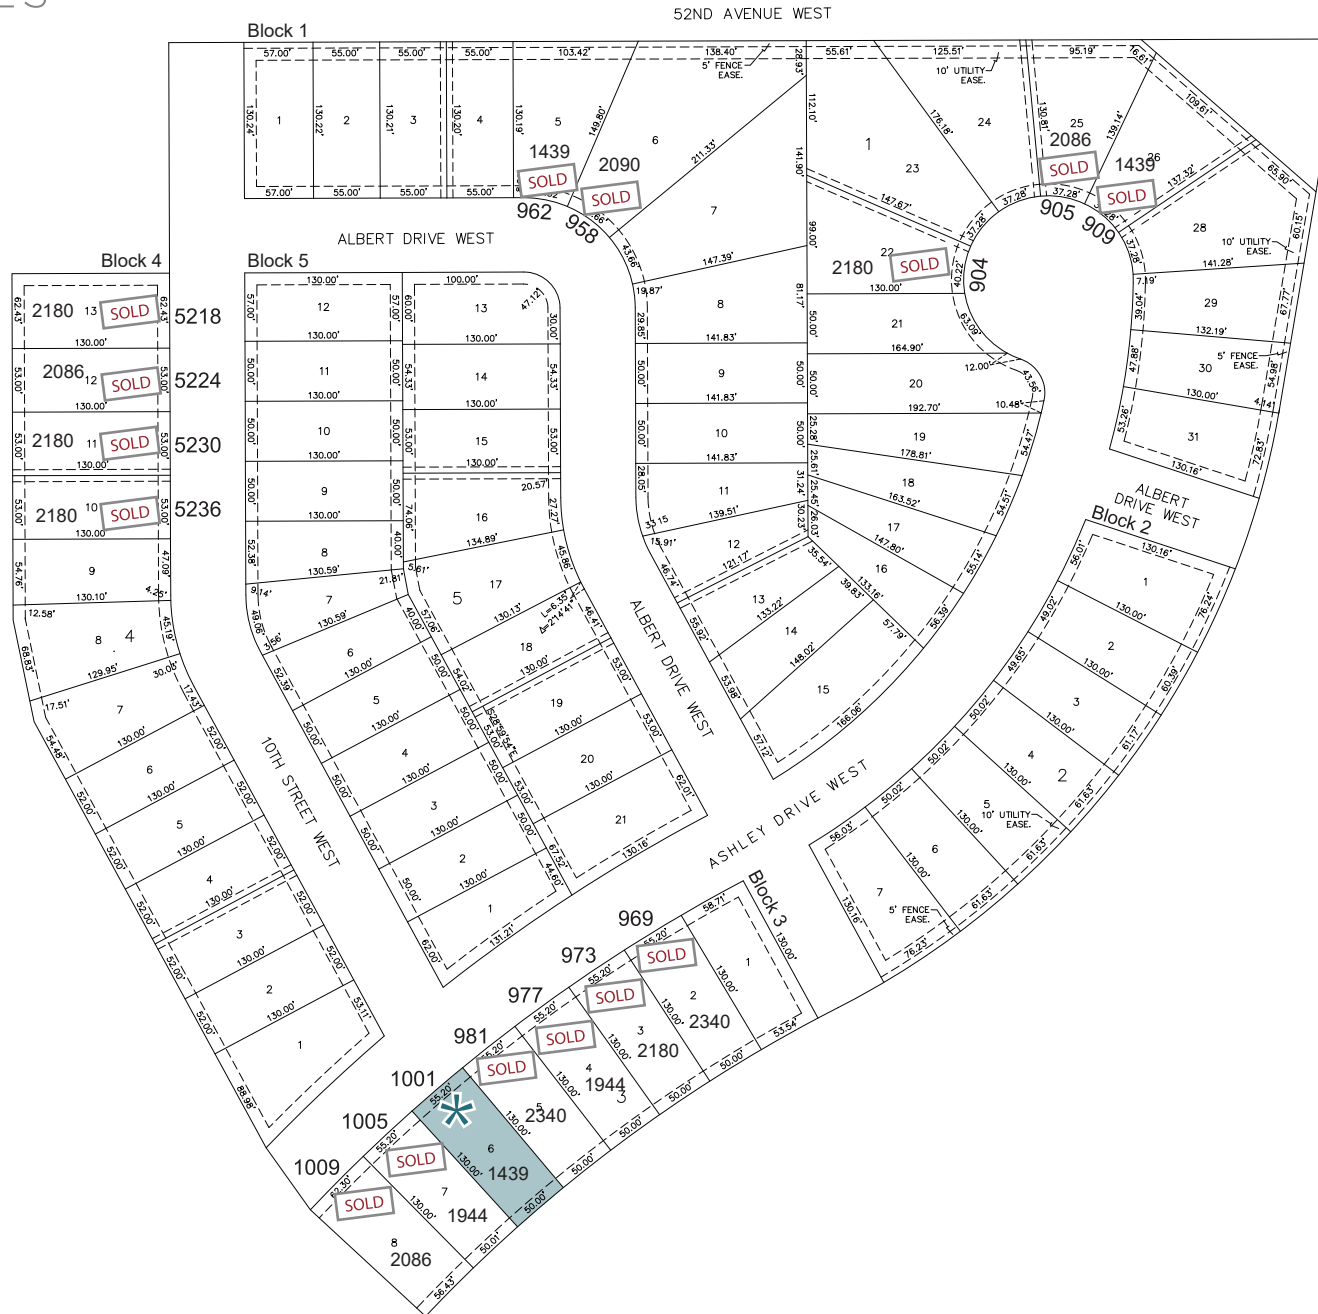

THOMSEN HOMES

The Wilds 8th

- Available Lot
- Home for Sale
- ★ Model Home