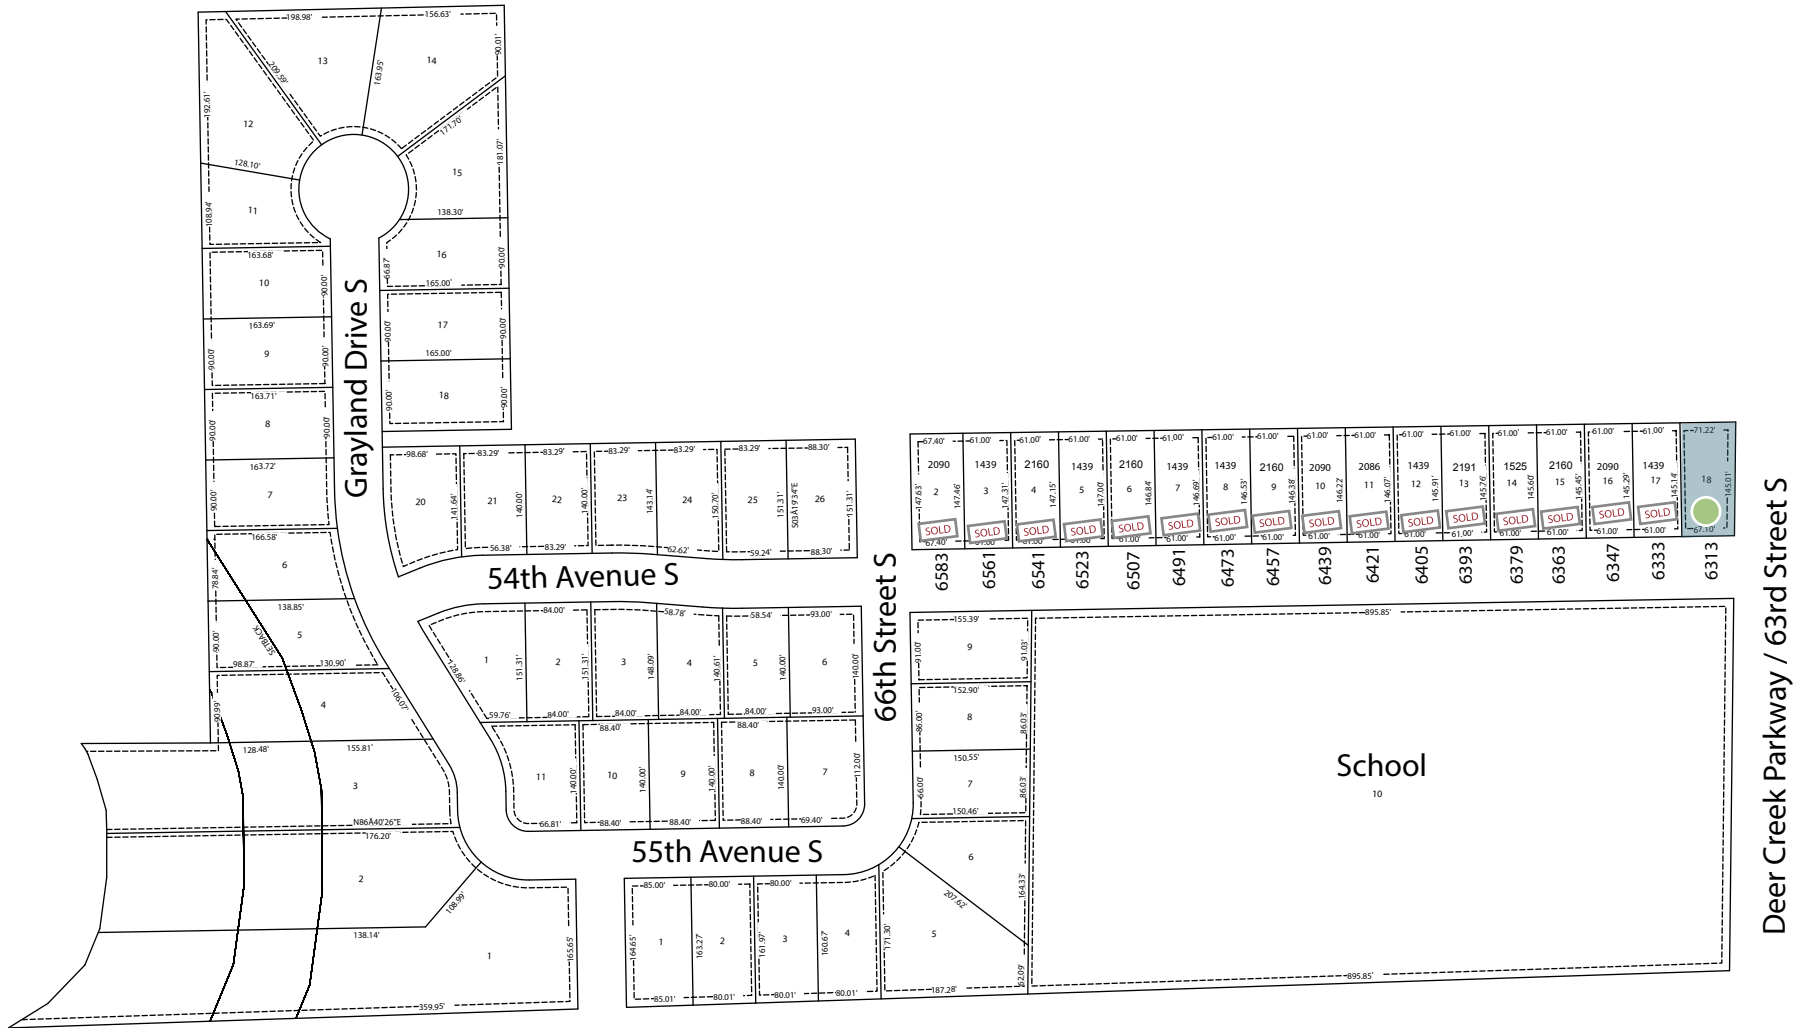

THOMSEN HOMES

# Grayland Estates

Deer Creek Parkway / 63rd Street S

○ Available Lot  
 □ Home for Sale  
 \* Model Home